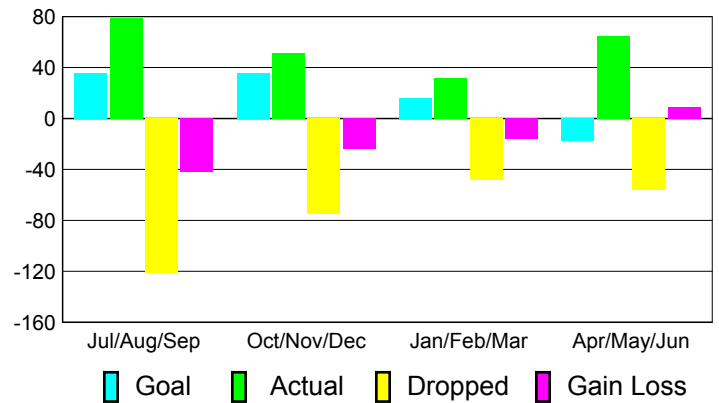

Membership Results 2010-2011

Goal, New, Dropped, Gain/Loss

Comparison of Membership Gain/Loss

Current Year Compared to the Previous Year