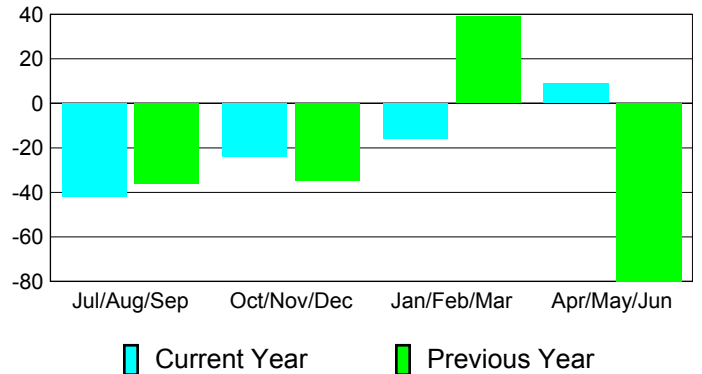

Membership Results
2010-2011

Membership
2009-2010

Month	Net Memb Goal	Actual New Memb	Actual Dropped Memb	Gain/Loss of Memb	Gain/Loss of Memb
Jul/Aug/Sep	36	79	-121	-42	-36
Oct/Nov/Dec	36	51	-75	-24	-35
Jan/Feb/Mar	16	32	-48	-16	39
Apr/May/Jun	-18	65	-56	9	-80
Totals	70	227	-300	-73	-112

Membership Results 2010-2011

Goal, New, Dropped, Gain/Loss

Comparison of Membership Gain/Loss

Current Year Compared to the Previous Year

Gender Comparison 2010-2011

Jul/Aug/Sep

Oct/Nov/Dec

Jan/Feb/Mar