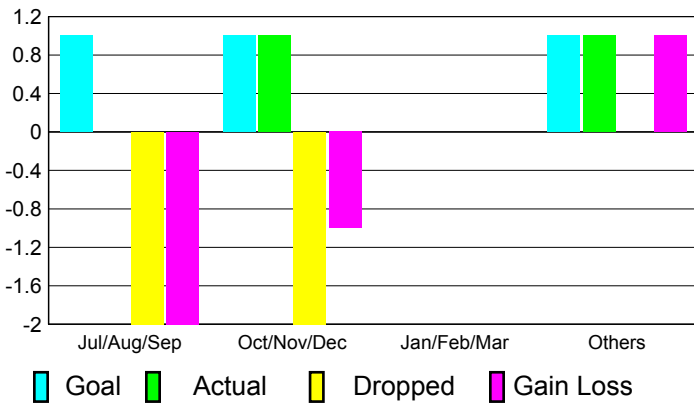

2010-2011 GMT Reports for District (or Undistricted) **District 4 L3**

GMT: **DANA M BIGGS**

Location: **CALIFORNIA**

GMT CA: **1**

CLUBS

Club Results
2010-2011

Clubs
2009-2010

Month	New Club Goal	Actual New Clubs	Actual Dropped Clubs	Gain/Loss of Clubs	Gain/Loss of Clubs
Jul/Aug/Sep	1	0	-2	-2	0
Oct/Nov/Dec	1	1	-2	-1	0
Jan/Feb/Mar	0	0	0	0	2
Apr/May/Jun	1	1	0	1	0
Totals	3	2	-4	-2	2

Club Results 2010-2011

Goal, New, Dropped, Gain/Loss

Comparison of Club Gain/Loss

Current Year Compared to the Previous Year

YTD Status Quo Clubs 2010-2011

Status Quo Clubs Compared to Status Quo Members

MEMBERSHIP

Membership Results
2010-2011

Membership
2009-2010

Month	Net Memb Goal	Actual New Memb	Actual Dropped Memb	Gain/Loss of Memb	Gain/Loss of Memb
Jul/Aug/Sep	36	79	-121	-42	-36
Oct/Nov/Dec	36	51	-75	-24	-35
Jan/Feb/Mar	16	32	-48	-16	39
Apr/May/Jun	-18	65	-56	9	-80
Totals	70	227	-300	-73	-112